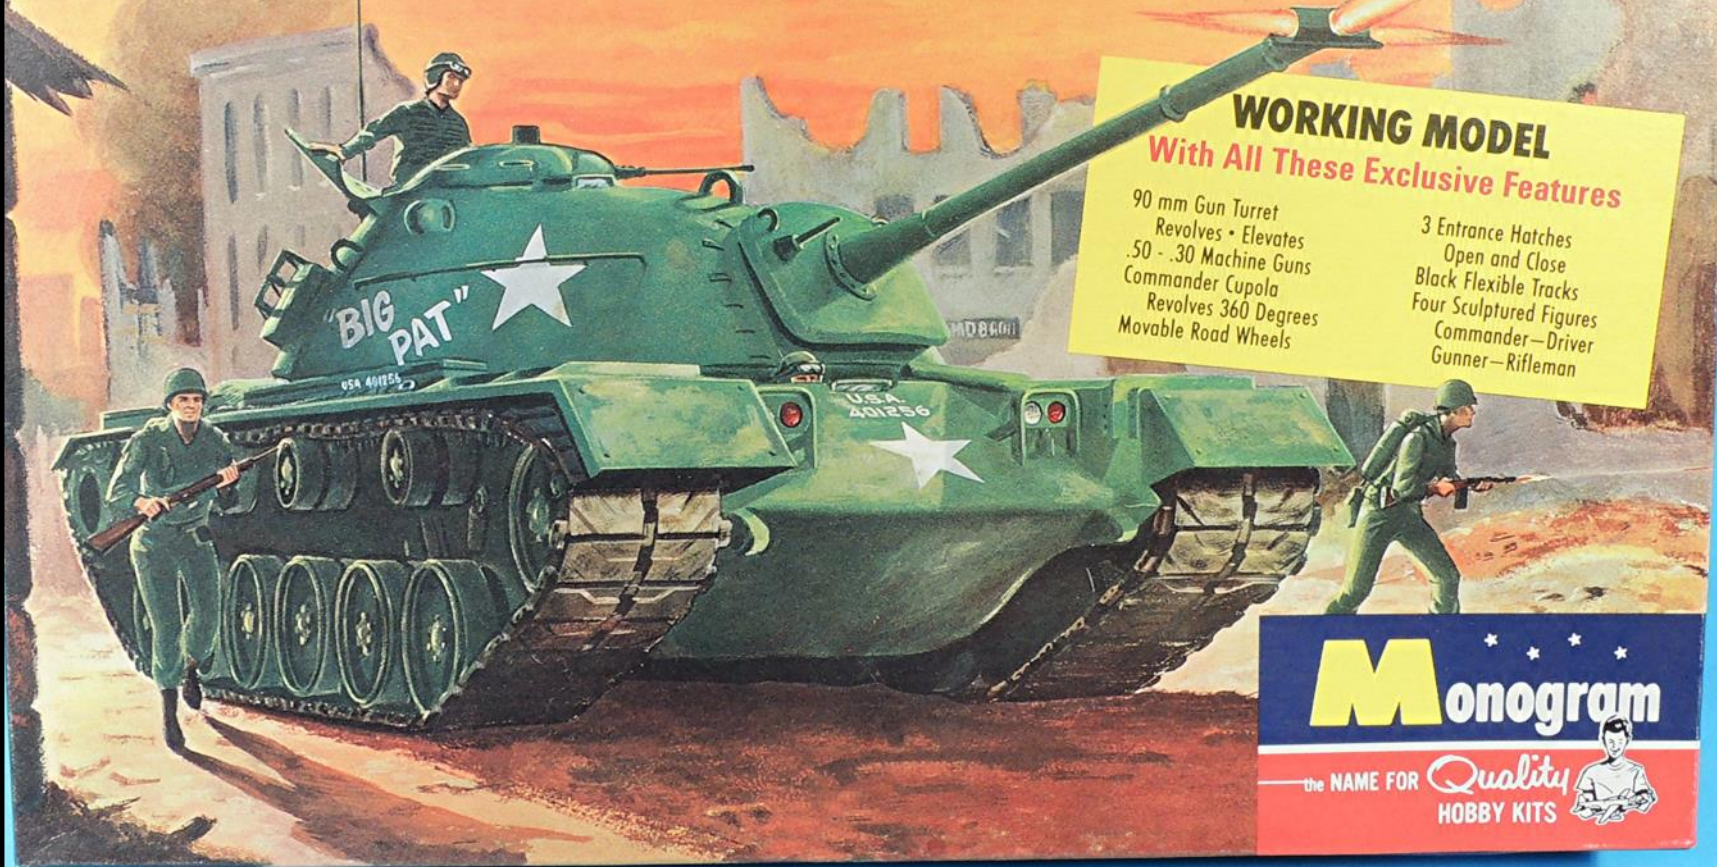

Authentic Model of **Latest Version** of this Famous Tank Which is Equipped With 810 h. p. Air Cooled Fuel Injection Engine

U. S. ARMY  
M48A2 • 50 TON

# Patton Tank

SCALE IDENTICAL WITH ALL MONOGRAM MILITARY VEHICLE MODELS

## WORKING MODEL

With All These Exclusive Features

90 mm Gun Turret  
Revolves • Elevates  
.50 - .30 Machine Guns  
Commander Cupola  
Revolves 360 Degrees  
Movable Road Wheels

3 Entrance Hatches  
Open and Close  
Black Flexible Tracks  
Four Sculptured Figures  
Commander—Driver  
Gunner—Rifleman